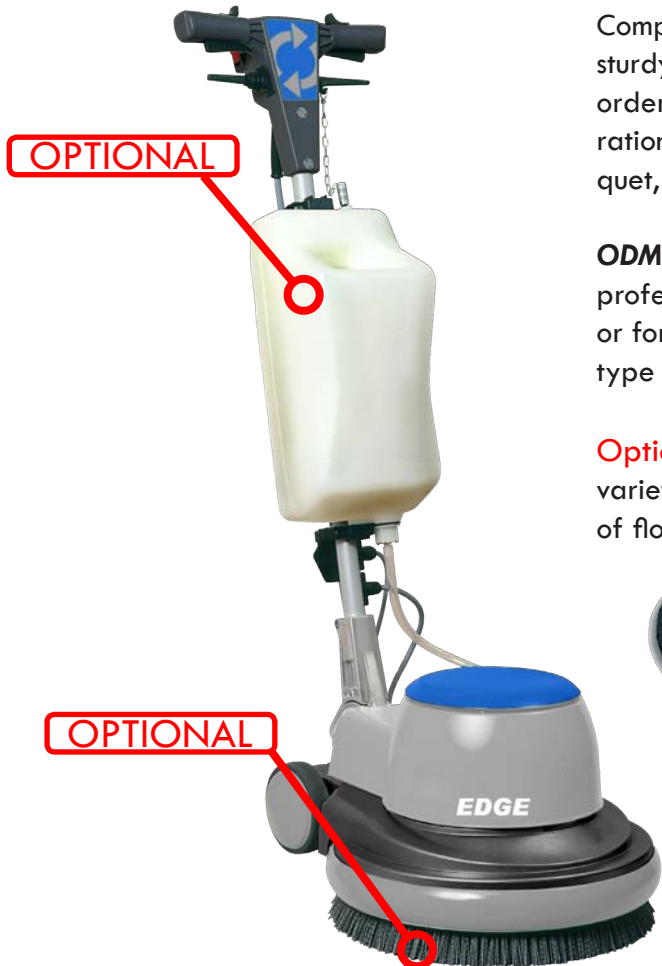

food

transport

hire

public sectors

industry

ODM 45 G / ODM 53 G

ODM 45 G / ODM 53 G

Complete Range of Single Disc machines professional, sturdy, manageable, practical and simple to use. Adapted in order to satisfy all the cleaning requirements, marble restoration and treatment and natural stones, woods and parquet, moquette, dewaxing, hard scrubbing.

ODM 45G 40-160

professional Single disc machine for maintenance cleaning or for polishing whichever type of natural floor or treating with metalized waxes.

Optional

variety of brushes and pads for cleaning of different kinds of floors.

Accessories
and
brushes
not
included

single disc machine

	ODM 45G 15-100	ODM 45G 15-130	ODM 45G 15-160	ODM 45G 15-220	ODM 53G 15-160	ODM 45G 40-160
Code	7102	7103	7104	7105	7106	7107
Type	low speed	low speed	low speed	low speed	low speed	medium-speed
Brush speed RPM	154	154	154	154	154	400
Scrubbing width	430 mm -17"	430 mm -17"	430 mm -17"	430 mm -17"	430 mm -17"	430 mm -17"
Voltage	230V / 50Hz	230-50	230-50	230-50	230-50	230-50
Abs. Power W	1000	1300	1600	2200	2200	1600
Transmission	satellite planetary gearbox					
Brush contact pressure g/cm²	40,3 g/cm²	40,8 g/cm²	41,3 g/cm²	45,3 g/cm²	45,3 g/cm²	44.3 g/cm²
Noise level dB(A)	54	54	54	54	54	56
Cable length m	12	12	15	15	15	15
Body height	280 mm - 11.02 inch	280 mm - 11.02 inch	280 mm - 11.02 inch	280 mm - 11.02 inch	280 mm - 11.02 inch	280 mm - 11.02 inch
Dimensions / weight	542x340x1120 mm / 22 Kg - 48.5 lbs	542x425x1200 mm / 42.5 Kg - 93.69 lbs	542x425x1200 mm / 43.5 Kg - 95.9 lbs	542x425x1200 mm / 47.5 Kg - 104.71 lbs	542x425x1200 mm / 47.5 Kg - 104.71 lbs	542x425x1200 mm / 47.5 Kg - 104.71 lbs