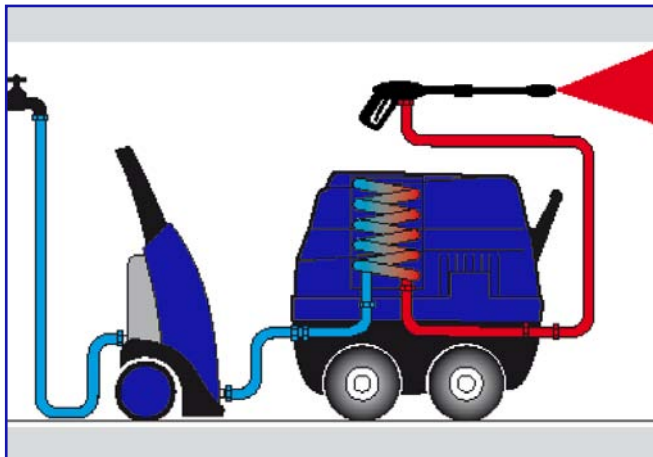

**EDGE**

food

agriculture

transport

hire

public sectors

industry

high pressure cleaners

## VOLCANO HOT BOX

### VOLCANO

- Boiler feeding: Diesel oil.
- Shock-resistant self-bearing frame.
- 4 big wheels for easy move.
- Gasoil tank high capacity ensuring longer working.
- Quick couplings supplied with the machine.
- Gasoil tank capacity 28 l.

- Vertical burner with high thermal efficiency steel coil.
- You can get hot water still if not in pressure due to flow switch presence.

	VOLCANO
Code	2508
operat. pressure	-
operat. pressure	-
delivery rate	-
abs. power/voltage	300W- 240V~50Hz (Ph1)
diesel tank	18/ 4.8 gal
max temp. inlet/outlet	40 °C / 140 °C
fuel consumption	5,6 l/h - 1,5 gal/h
head output	74 kW
machine dimensions	94x65x90 cm
machine weight	44 Kg / 88 lbs